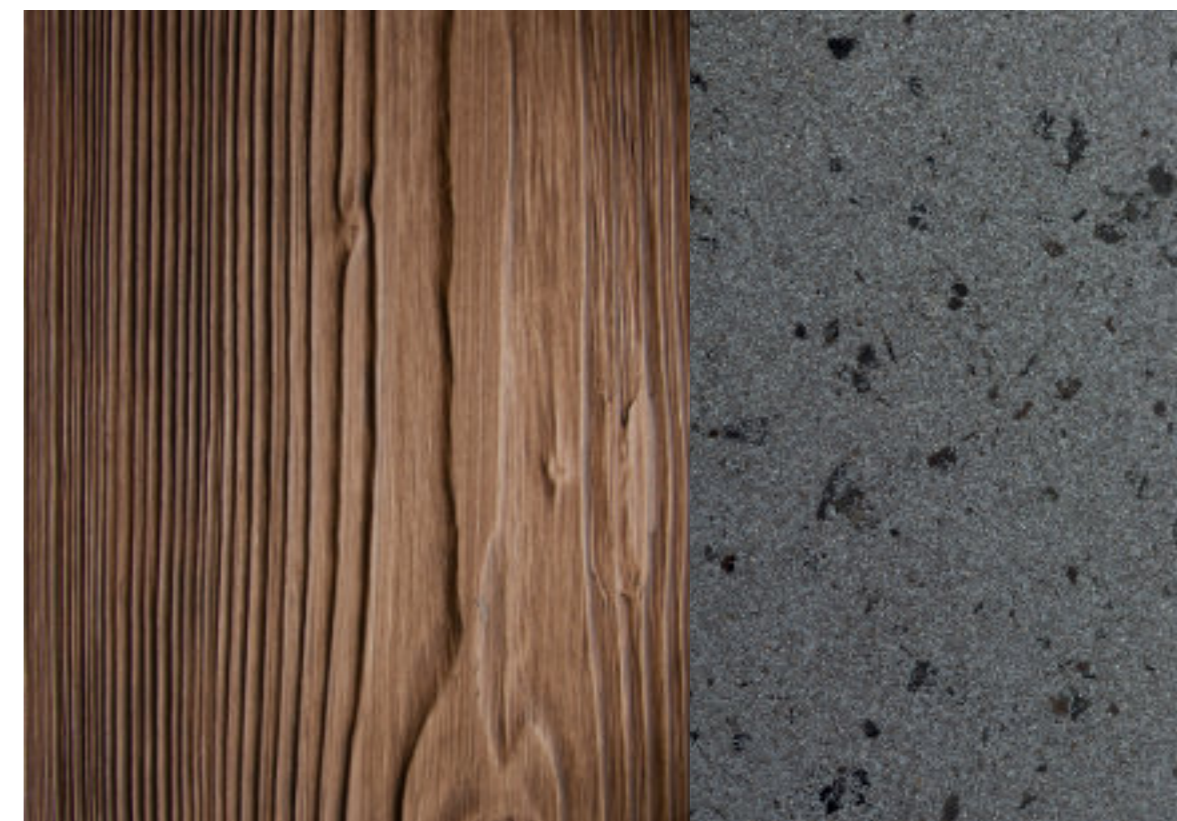

BOLIX SPEKTRUM 300+ Trendy 406
BOLIX TM DECO Silver Sand
BOLIX WOOD EFFECT PANEL Medium Brown