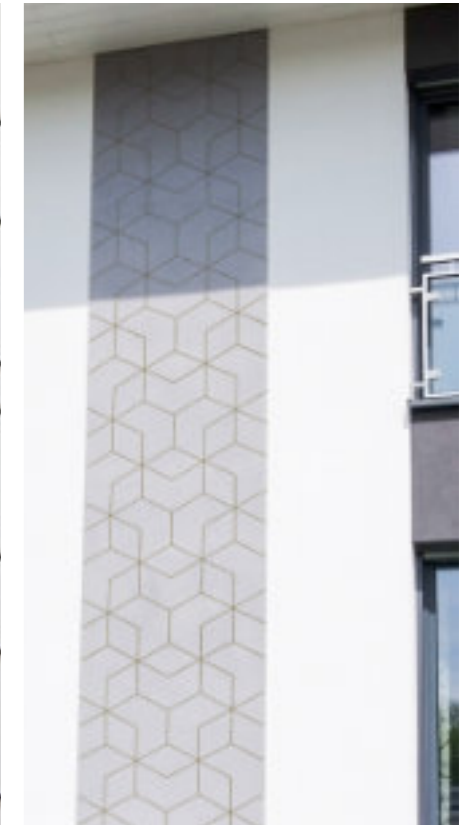

BOLIX RIBBED EFFECT PANEL 38C

BOLIX BQS GINGER ROCK (EQ 50)  
BOLIX BQS WHITE ALABASTER (EQ 170)

BOLIX WOOD EFFECT PANEL Golden Oak  
BOLIX BQS DARK GRANITE (EQ110)

BOLIX 3D EFFECT PANEL LATOROŚĆ

BOLIX 3D EFFECT PANEL GEOMETRIC