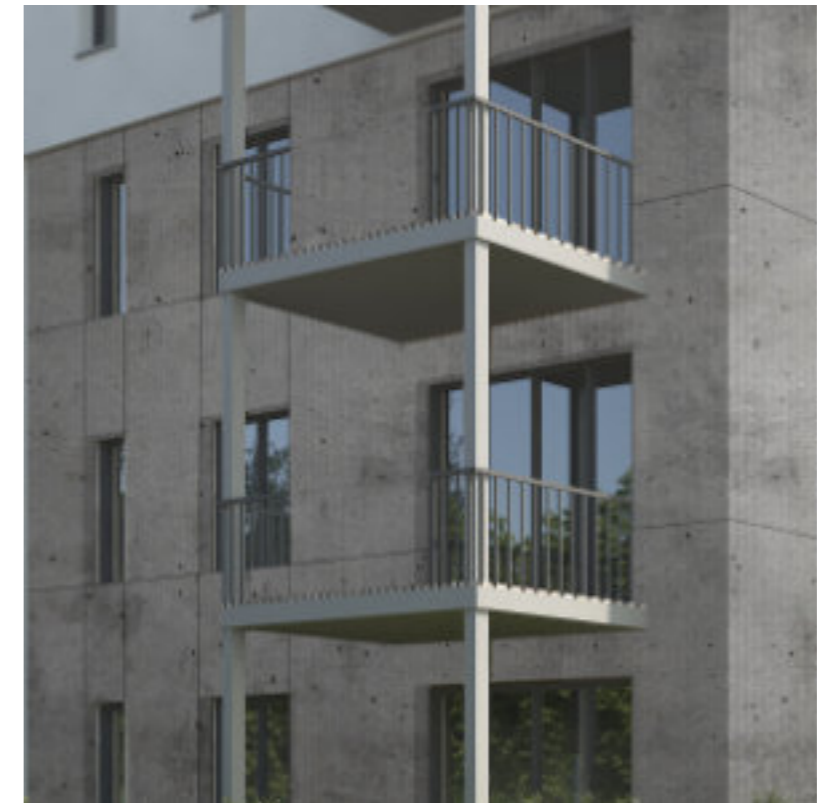

BOLIX SPEKTRUM 300+ Trendy 406
BOLIX TBR Natural Cement